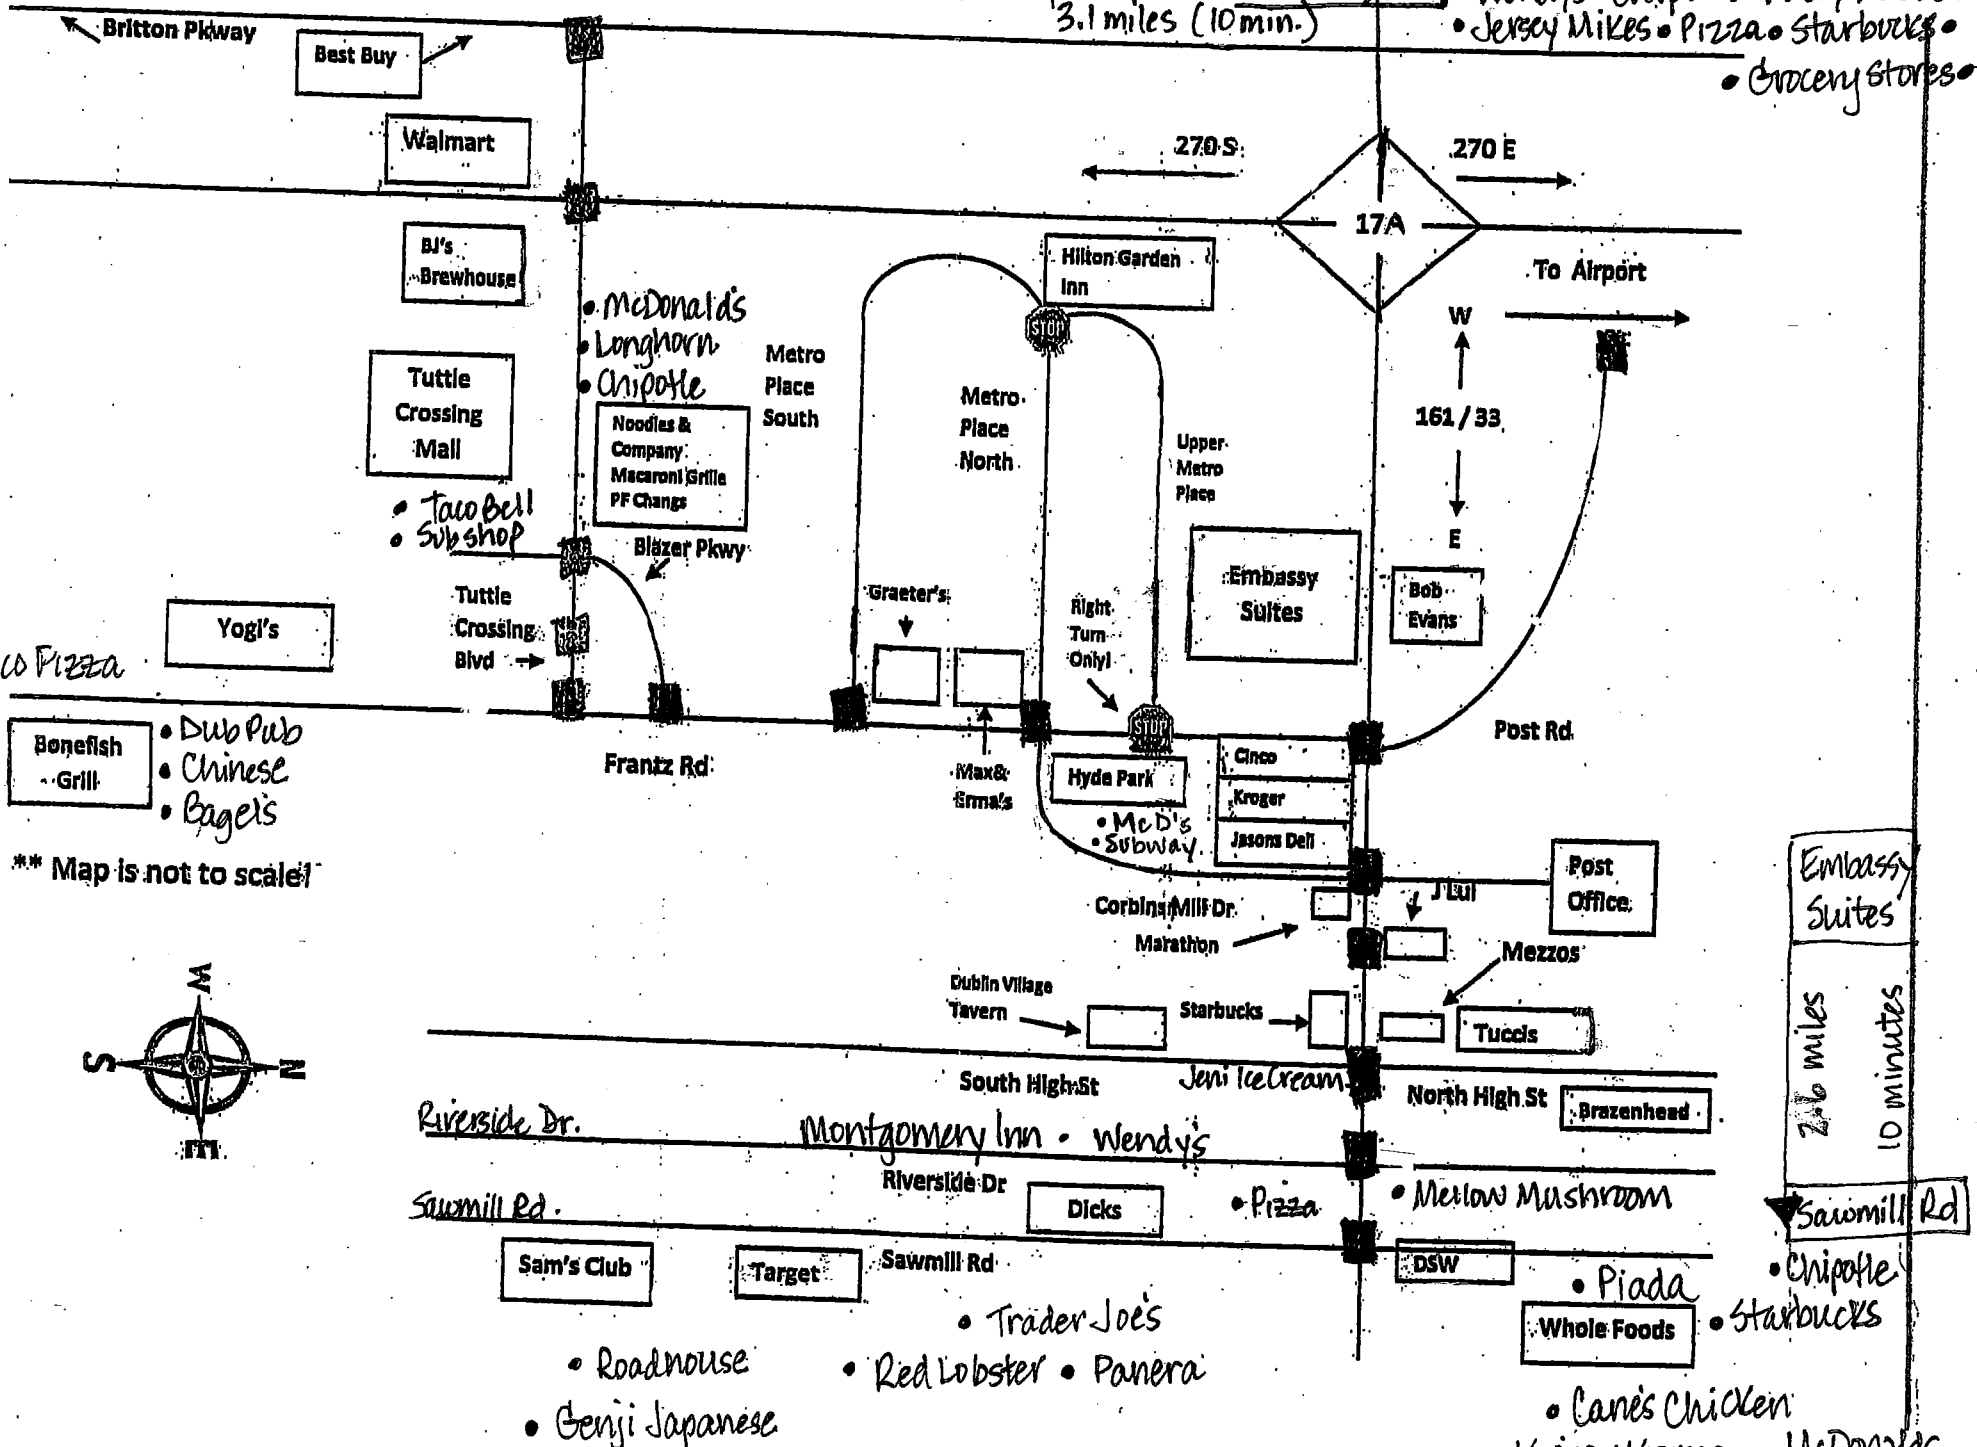

Avery-Muirfield Rd.
3.1 miles (10 min.)

- First Watch • Piada • BW3
- Wendy's • Chipotle • Rusty Bucket
- Jersey Mikes • Pizza • Starbucks
- Grocery Stores

• Enrico Pizza

- Bonefish Grill
- Dub Pub
- Chinese
- Bagels

** Map is not to scale!