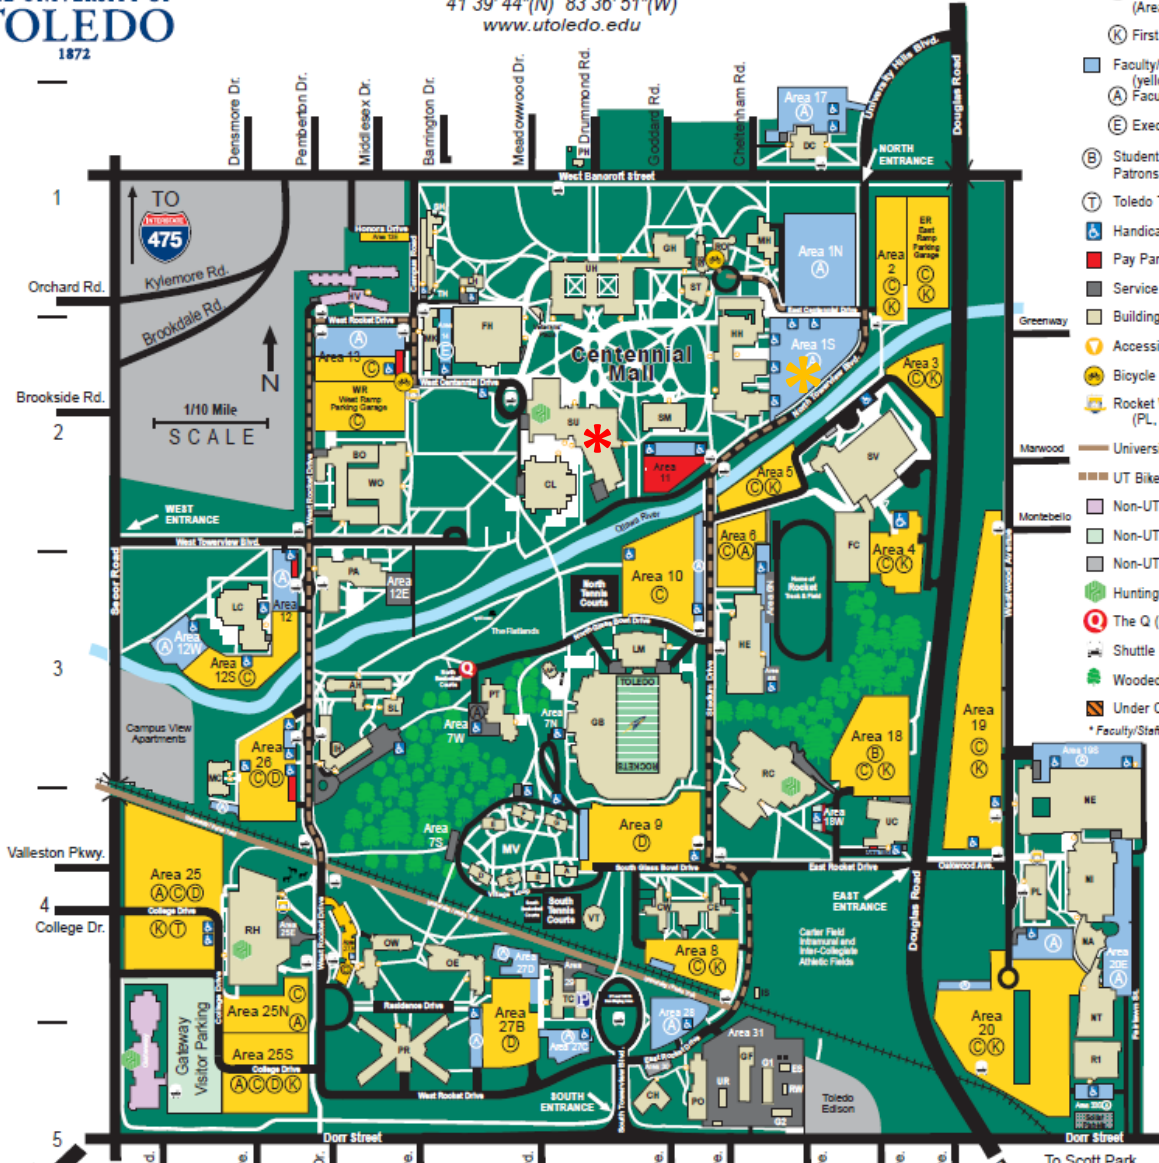

Lot 1S (recommended parking to avoid ticketing)

Student Union

The University of Toledo

Welcome to Main Campus!
2801 West Bancroft Street, Toledo OH 43606
41° 39' 44"(N) 83° 36' 51"(W)
www.utoledo.edu

MAP KEY

1. Visitor Parking Permits
   - Student Parking* (white lined spaces)
   - Commuters, Other Than First Year
   - Residents, Other Than First Year
   - First Year Residents (Area 21 at Scott Park Campus)
   - First Year Commuters
   - Faculty/Staff Parking (yellow lined spaces)
   - Faculty/Staff
   - Executive
   - Student Recreation Center Patrons: Area 18 Only
   - Toledo Tech/Early Learning
   - Handicapped Parking
   - Pay Parking/Meters
   - Service Vehicle Parking
   - Buildings
   - Accessible Building Entrances
   - Bicycle Corrals (Ritter & Wolfe)
   - Rocket Wheels Bike Share (PL, RH, & WO)
   - University/Parks Trail
   - UT Bike Trail Connectors to Corrals
   - Non-UT Buildings
   - Non-UT Parking
   - Non-UT Property
   - Huntington ATMs
   - The Q (Bar-B-Que Spot)
   - Shuttle Bus Stops
   - Wooded Areas
   - Under Construction
2. Faculty/Staff may park in student areas.

To Health Science Campus (3.5 mi) via Dorr St., Byrne Rd. and Arlington Ave.

UT's Call-A-Ride Service is available to Scott Park Campus. Summer Semester only, call 419-530-1033 for information. **UT is a tobacco-free institution.**

Campus Emergency: Call 911 or Campus Police at 419-530-2600. Campus Non-Emergency: Call 419-530-2501. **UT's Night Watch Facult Service call 419-530-3024.**